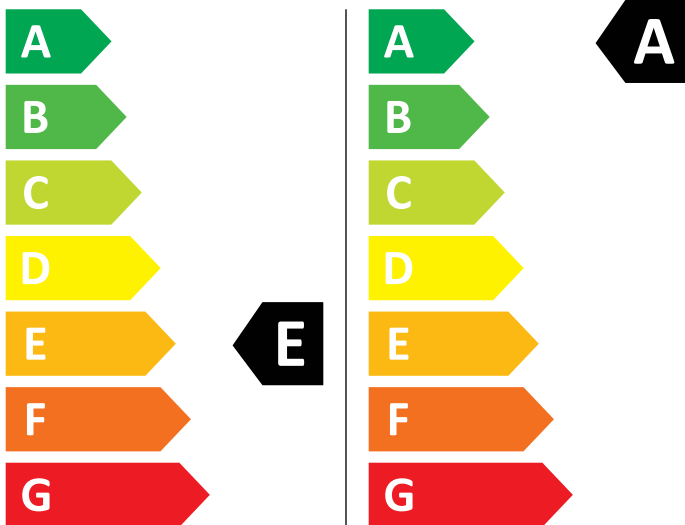

ENERG

AEG

L7WBEN69S 914605176

Water consumption: 376 kWh/100

Water consumption: 49 kWh/100

6,0 kg

9,0 kg

70 L