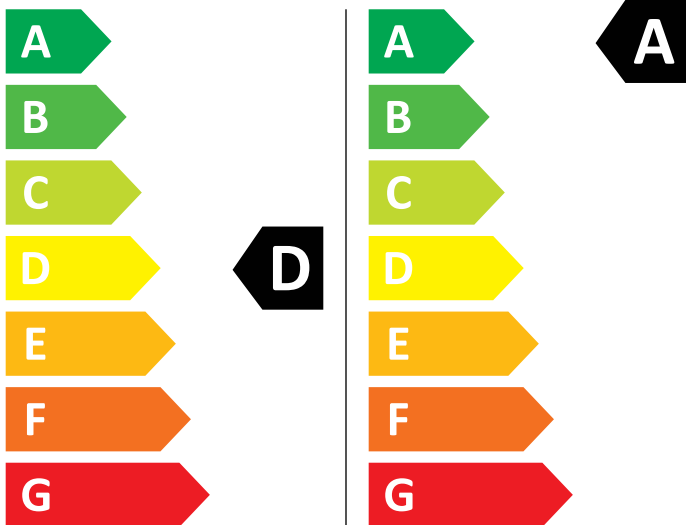

ENERG

AEG

LWR851650C 914611302

307 kWh/100

51 kWh/100

6,0 kg

10,0 kg

75 L